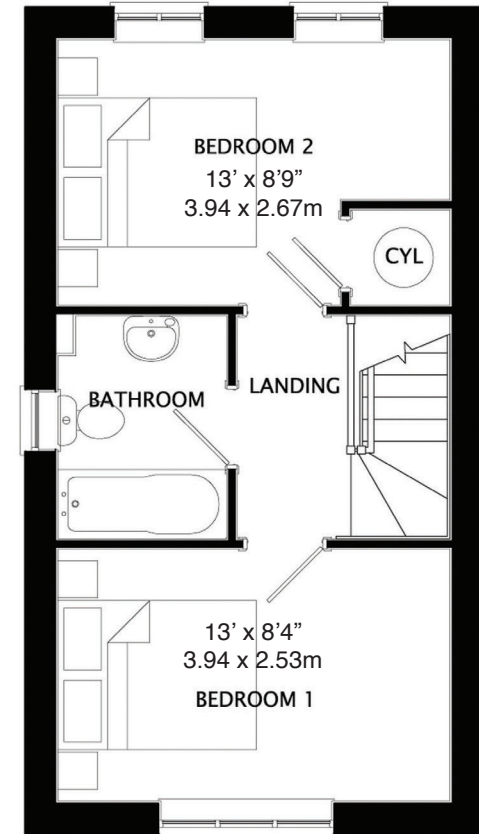

Weaver - 2 Bedroom House (674 sq.ft.)

Weaver - 2 Bedroom House (674 sq.ft.)

GROUND FLOOR

GROUND FLOOR - OPEN PLAN

FIRST FLOOR

MISREPRESENTATION ACT: Greenhaven Homes Ltd and Rosedale and Jones Real Estate Limited for themselves and for the vendors or lessors of this property, whose agents they are give notice that: a) all particulars are set out as general outline only for the guidance of intending purchasers or lessees, and do not comprise part of an offer or contract; b) all descriptions, dimensions, references to condition and necessary permissions for use and occupation, and other details are given in good faith and are believed to be correct but any intending purchasers or tenants should not rely on them as statements or representations of fact but must satisfy themselves by inspection or otherwise as to the correctness of each of them. c) no person in the employment of Greenhaven Homes Ltd and Rosedale and Jones Real Estate Limited has any authority to make any representation of warranty whatsoever in relation to this property.