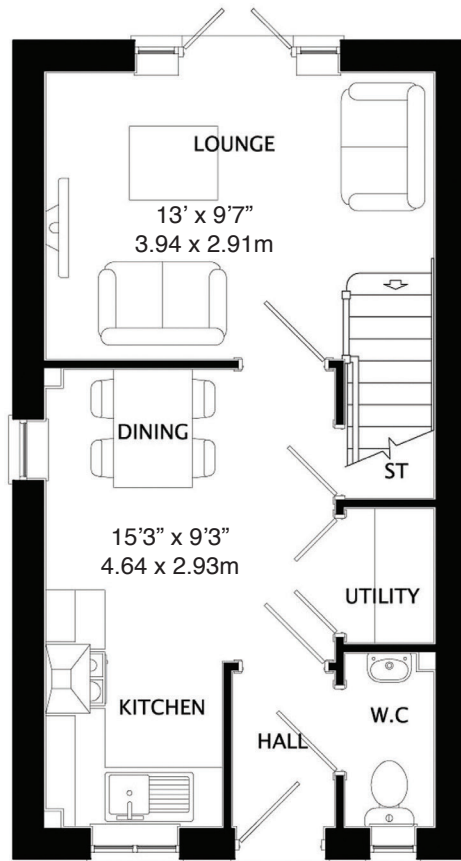

Weaver - 2 Bedroom House (674 sq.ft.)

Weaver - 2 Bedroom House (674 sq.ft.)

GROUND FLOOR

GROUND FLOOR - OPEN PLAN

FIRST FLOOR

MISREPRESENTATION ACT: Greenhaven Homes Ltd and Rosedale and Jones Real Estate Limited for themselves and for the vendors or lessors of this property, whose agents they are give notice that: a) all particulars are set out as general outline only for the guidance of intending purchasers or lessees, and do not comprise part of an offer or contract; b) all descriptions, dimensions, references to condition and necessary permissions for use and occupation, and other details are given in good faith and are believed to be correct but any intending purchasers or tenants should not rely on them as statements or representations of fact but must satisfy themselves by inspection or otherwise as to the correctness of each of them. c) no person in the employment of Greenhaven Homes Ltd and Rosedale and Jones Real Estate Limited has any authority to make any representation of warranty whatsoever in relation to this property.