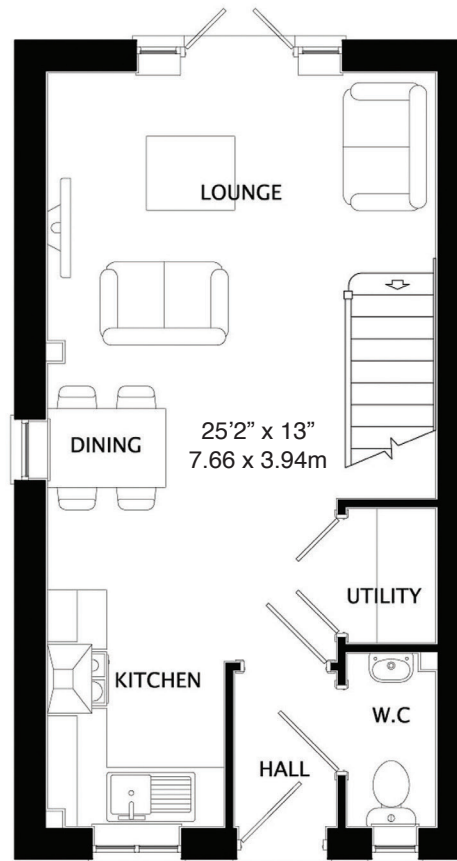

Weaver - 2 Bedroom House (674 sq.ft.)

Weaver - 2 Bedroom House (674 sq.ft.)

GROUND FLOOR

GROUND FLOOR - OPEN PLAN

FIRST FLOOR

MISREPRESENTATION ACT: Greenhaven Homes Ltd and Rosedale and Jones Real Estate Limited for themselves and for the vendors or lessors of this property, whose agents they are give notice that: a) all particulars are set out as general outline only for the guidance of intending purchasers or lessees, and do not comprise part of an offer or contract; b) all descriptions, dimensions, references to condition and necessary permissions for use and occupation, and other details are given in good faith and are believed to be correct but any intending purchasers or tenants should not rely on them as statements or representations of fact but must satisfy themselves by inspection or otherwise as to the correctness of each of them. c) no person in the employment of Greenhaven Homes Ltd and Rosedale and Jones Real Estate Limited has any authority to make any representation of warranty whatsoever in relation to this property.